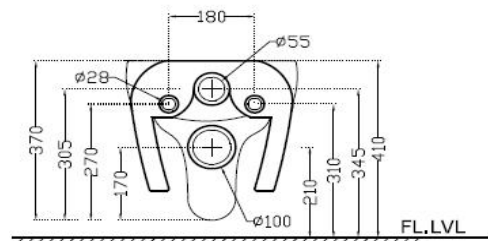

SPECIFICATION DATA SHEET

PRODUCT DETAILS

Manufacturer :	Artize	Type:	Wall hung WC (water closet)
Range	Travina	Flush valves	Regular, Dual & I Flush advantages
Colour:	White	Material:	Ceramic - Vitreous China
Outlet	Vertical	BOM doc.NO.	ASW/03/2018/22
Technical Details:	Internal diameter of inlet hole $\varnothing 55 +2 -1$ mm External diameter of outlet hole $\varnothing 100 +5 -2$ mm		

ARTICLE NAME: WALL HUNG WC

TECHNICAL DIMENSIONS

FRONT VIEW

SIDE VIEW

BACK VIEW

ALL DIMENSIONS ARE IN MM.  
(TOLERANCE  $\pm 5$  MM)

PRODUCT DIMENSIONS				USP
Length (mm)	Width (mm)	Height (mm)	Net weight (kg)	Open Rim WC with Blind Installation
360	540	370	17.35	

CERTIFICATION

Compliance : EN 997 :2012+A1:2015

PACKAGING DETAIL				LOADING PALLET DETAIL			
Length (mm)	Width (mm)	Height (mm)	Gross Weight(kg)	Length (mm)	Width (mm)	Height (mm)	No of pieces on pallet
470	620	440	23.75	1140	1140	2285	16