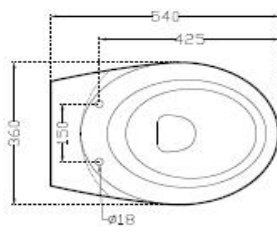

SPECIFICATION DATA SHEET

PRODUCT DETAILS

Manufacturer :	Artize	Type:	Wall hung WC (water closet)
Range	Travina	Flush valves	Regular, Dual & I Flush advantages
Colour:	White	Material:	Ceramic - Vitreous China
Outlet	Vertical	BOM doc.NO.	ASW/03/2018/22
Technical Details:	Internal diameter of inlet hole $\varnothing 55 +2 -1$ mm External diameter of outlet hole $\varnothing 100 +5 -2$ mm		

ARTICLE NAME: WALL HUNG WC

TECHNICAL DIMENSIONS

FRONT VIEW

SIDE VIEW

BACK VIEW

ALL DIMENSIONS ARE IN MM.  
(TOLERANCE  $\pm 5$  MM)

PRODUCT DIMENSIONS				USP
Length (mm)	Width (mm)	Height (mm)	Net weight (kg)	Open Rim WC with Blind Installation
360	540	370	17.35	

CERTIFICATION

Compliance : EN 997 :2012+A1:2015

PACKAGING DETAIL				LOADING PALLET DETAIL			
Length (mm)	Width (mm)	Height (mm)	Gross Weight(kg)	Length (mm)	Width (mm)	Height (mm)	No of pieces on pallet
470	620	440	23.75	1140	1140	2285	16