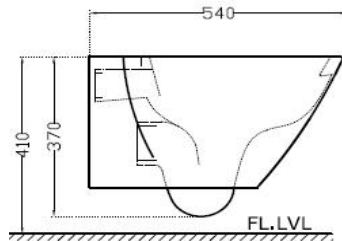

SPECIFICATION DATA SHEET

PRODUCT DETAILS

Manufacturer :	Artize	Type:	Wall hung WC (water closet)
Range	Travina	Flush valves	Regular, Dual & I Flush advantages
Colour:	White	Material:	Ceramic - Vitreous China
Outlet	Vertical	BOM doc.NO.	ASW/03/2018/22
Technical Details:	Internal diameter of inlet hole $\varnothing 55 +2 -1$ mm External diameter of outlet hole $\varnothing 100 +5 -2$ mm		

ARTICLE NAME: WALL HUNG WC

TECHNICAL DIMENSIONS

FRONT VIEW

SIDE VIEW

BACK VIEW

ALL DIMENSIONS ARE IN MM.  
(TOLERANCE  $\pm 5$  MM)

PRODUCT DIMENSIONS				USP
Length (mm)	Width (mm)	Height (mm)	Net weight (kg)	Open Rim WC with Blind Installation
360	540	370	17.35	

CERTIFICATION

Compliance : EN 997 :2012+A1:2015

PACKAGING DETAIL				LOADING PALLET DETAIL			
Length (mm)	Width (mm)	Height (mm)	Gross Weight(kg)	Length (mm)	Width (mm)	Height (mm)	No of pieces on pallet
470	620	440	23.75	1140	1140	2285	16